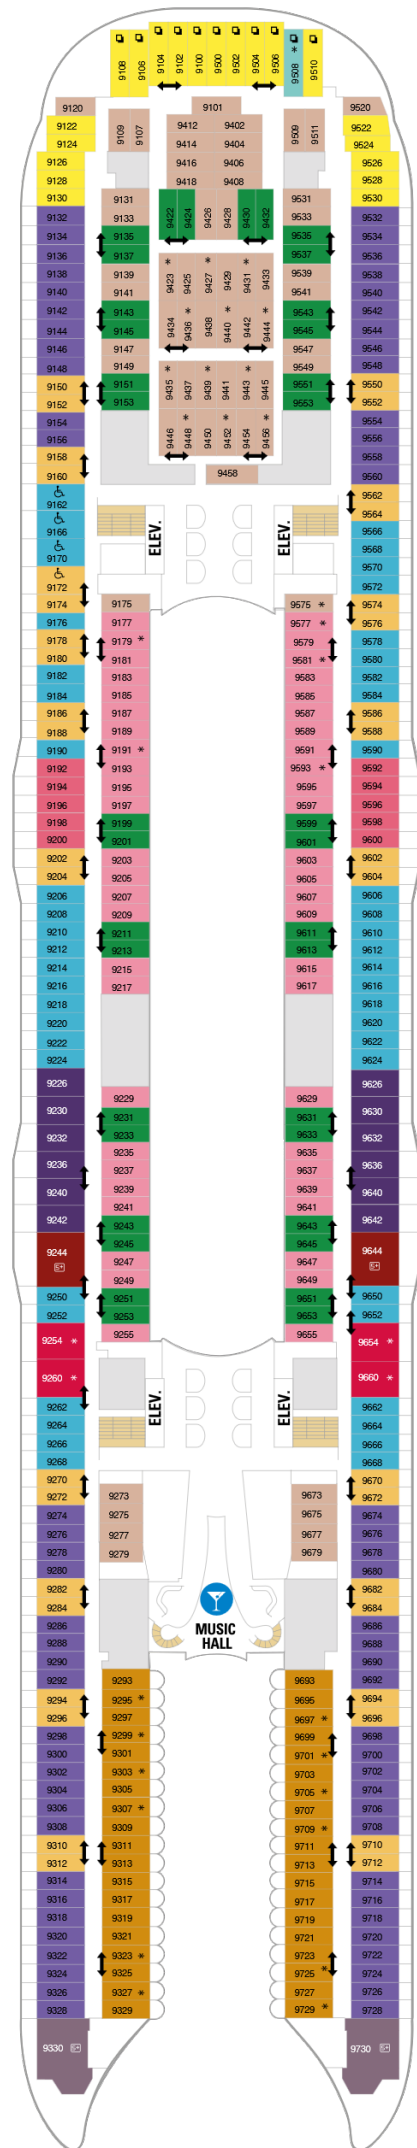

Balcony

- 4D 5D** OceanView Balcony Accessible
- 1C 1D 2C** Ocean View with Large Balcony
- CB** Connecting Oceanview Balcony
- 3D 4D** Ocean View Balcony
- 1I 2I** Boardwalk View Balcony
- 1D 2D 3D 4D** Ocean View Balcony
- 5D**
- 1I 2I** Boardwalk View Balcony
- 1J 2J** Central Park View Balcony
- 1I 2I** Boardwalk View Balcony Access
- 1J 2J** Central Park View Accessible
- 1D** Deluxe Ocean View w/Bal Access

Balcony

- 4D 5D** OceanView Balcony Accessible
- 1C 2C** Ocean View with Large Balcony
- CB** Connecting Oceanview Balcony
- 3D 4D** Ocean View Balcony
- 5D**
- 1I 2I** Boardwalk View Balcony
- 1D 2D** Ocean View Balcony
- 3D 4D** Ocean View Balcony
- 5D**
- 1I 2I** Boardwalk View Balcony
- 1J 2J** Central Park View Balcony
- 1D 5D** Deluxe Ocean View w/Bal Access

Ocean View

- 1K** Ultra Spacious Ocean View
- 1N 4N** Ocean View

Interior

- CI** Connecting inside cabin
- 4V** Interior
- 1R** Spacious Interior
- 2T** Promenade View Interior
- 3V 4V** Interior

Oasis of the Seas

Balcony

- 2C Ocean View with Large Balcony
- CB Connecting Oceanview Balcony
- 2D 4D Ocean View Balcony
- 1I 2I Boardwalk View Balcony

Ocean View

- 1N 4N Ocean View

Interior

- 2S Central Park Interior View
- CI Connecting inside cabin
- 4V Interior
- 3V 4V Interior