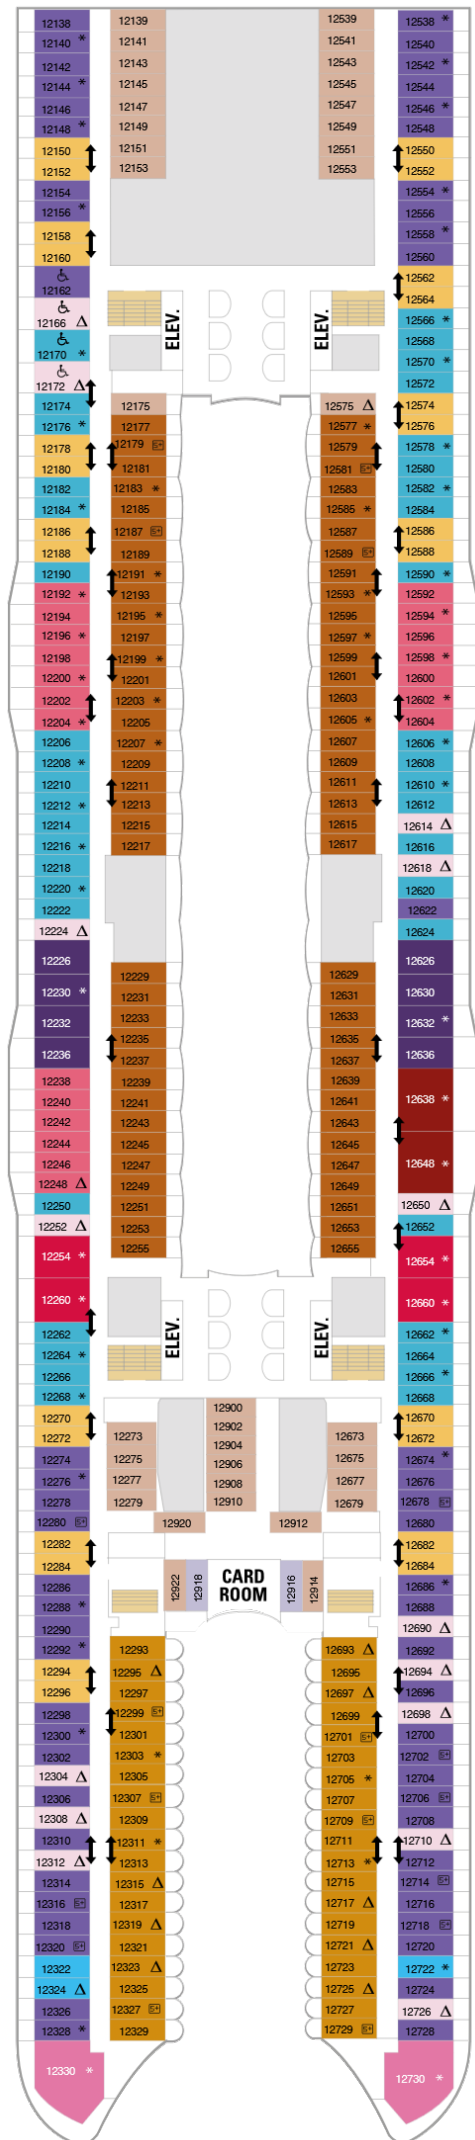

Oasis of the Seas

Deck Twelve

Royal Suite Class

- **GS** Grand Suite - 1 Bedroom
- **GT** Grand Suite - 2 Bedroom's
- **J3 J4** Junior Suite
- **A3** Spac Aquatheater Suite 1BRy

Balcony

- **4D 5D** OceanView Balcony Accessible
- **1C 2C** Ocean View with Large Balcony
- **CB** Connecting Oceanview Balcony
- **3D 4D** Ocean View Balcony
- **5D**
- **1I 2I** Boardwalk View Balcony
- **1D 2D** Ocean View Balcony
- **3D 4D** Ocean View Balcony
- **5D**
- **1I 2I** Boardwalk View Balcony
- **1J 2J** Central Park View Balcony
- **1D 5D** Deluxe Ocean View w/Bal Access

Interior

- **4V** Interior
- **2T** Promenade View Interior
- **3V 4V** Interior