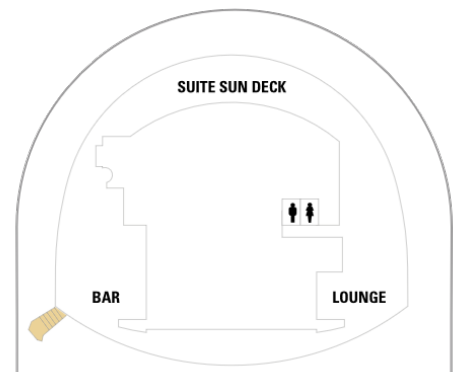

Oasis of the Seas

Deck Eighteen

Oasis of the Seas

Deck Seventeen

Royal Suite Class

- L1** Crown Loft Suite Accessible
- GP** Grand Panoramic Suite - 1 Bedr
- OP** Owner's Panoramic Suite - 1 Be
- TL** Star Loft Suite
- RL** Royal Loft Suite
- L1** Crown Loft Suite w/Balcony

Oasis of the Seas

Deck Sixteen

Oasis of the Seas

Deck Fifteen

Oasis of the Seas

Deck Fourteen

Royal Suite Class

- A4** AquaTheater Suite - 1 Bedroom
- GS** Grand Suite - 1 Bedroom
- J3 J4** Junior Suite
- UP** Ultimate Panoramic Suite
- OS** Owner's Suite - 1 Bedroom
- J3** Junior Suite w/Bal Accessible

Balcony

- 4D 5D** OceanView Balcony Accessible
- 1C 1D 2C** Ocean View with Large Balcony
- CB** Connecting Oceanview Balcony
- 3D 4D** Ocean View Balcony
- 1I 2I** Boardwalk View Balcony
- 1D 2D 3D 4D** Ocean View Balcony
- 5D**
- 1I 2I** Boardwalk View Balcony
- 1J 2J** Central Park View Balcony
- 1I 2I** Boardwalk View Balcony Access
- 1J 2J** Central Park View Accessible
- 1D** Deluxe Ocean View w/Bal Access

Ocean View

- 1N 2N 4N** Ocean View
- 1L** Panoramic Ocean View Stateroom

Interior

- 3V 4V** Interior
- 4V** Interior

Oasis of the Seas

Deck Twelve

Royal Suite Class

- GS** Grand Suite - 1 Bedroom
- GT** Grand Suite - 2 Bedroom's
- J3 J4** Junior Suite
- A3** Spac Aquatheater Suite 1BRy