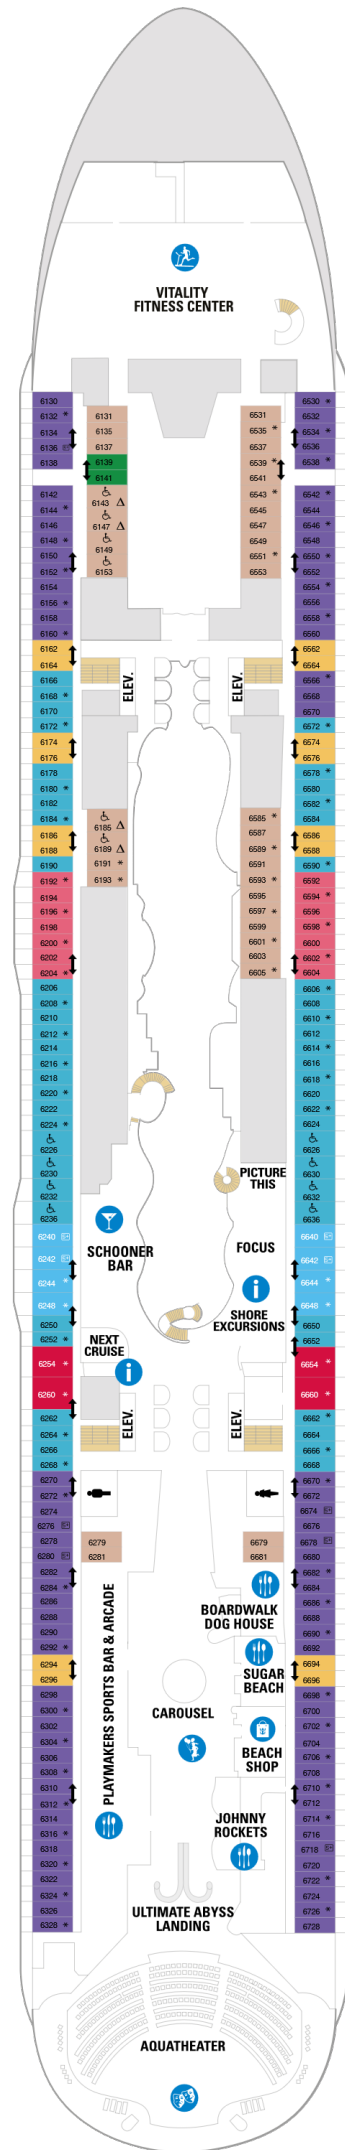

Oasis of the Seas

Deck Six

Royal Suite Class

GS Grand Suite - 1 Bedroom

JY Sky Junior Suite

Balcony

2D OceanView Balcony Accessible

1C 2C Ocean View with Large Balcony

CB Connecting Oceanview Balcony

1D 2D Ocean View Balcony

4D Ocean View Balcony

Interior

CI Connecting inside cabin

3V 4V Interior

3V 4V Interior Stateroom Access