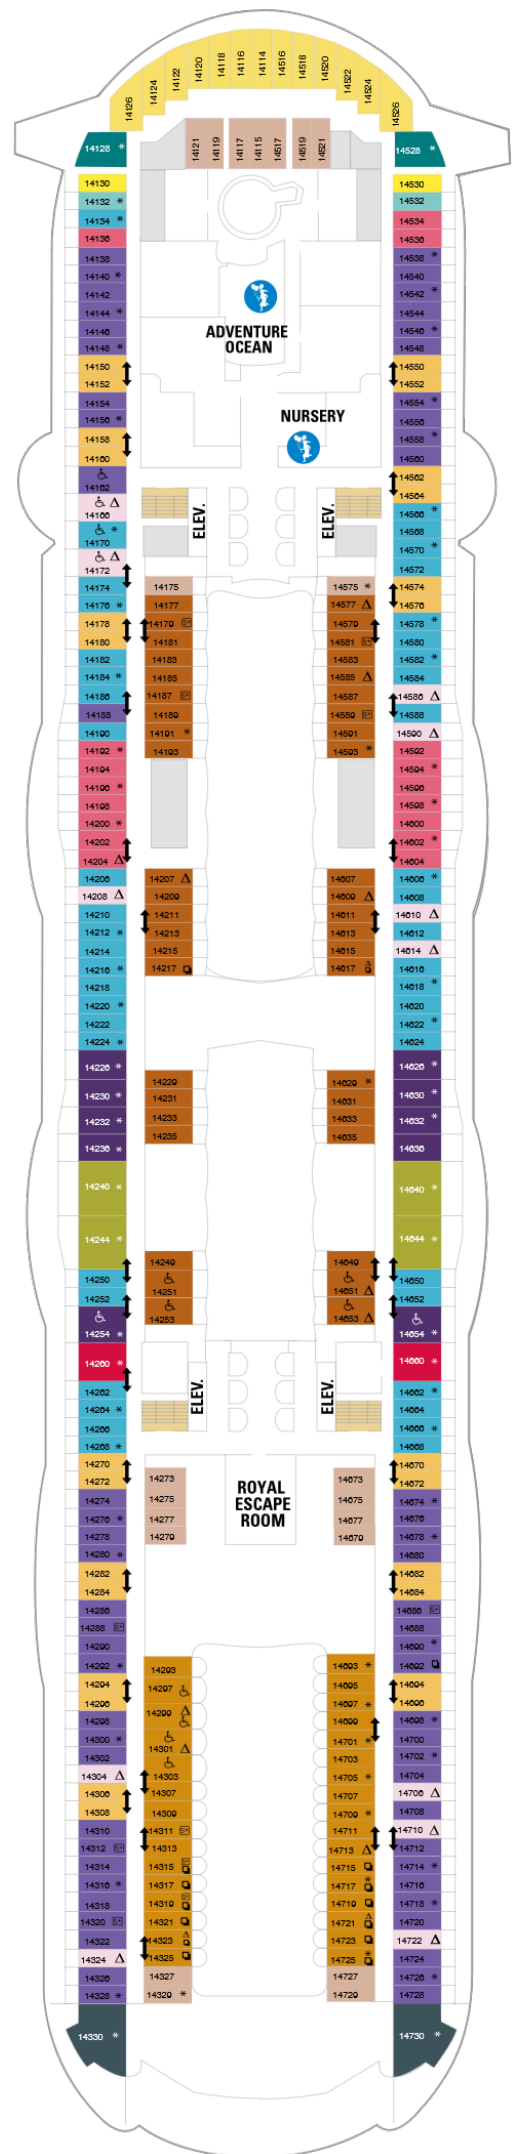

Oasis of the Seas

Deck Sixteen

Oasis of the Seas

Deck Fifteen

Oasis of the Seas

Deck Fourteen

Royal Suite Class

- A4** AquaTheater Suite - 1 Bedroom
- GS** Grand Suite - 1 Bedroom
- J3 J4** Junior Suite
- UP** Ultimate Panoramic Suite
- OS** Owner's Suite - 1 Bedroom
- J3** Junior Suite w/Bal Accessible

Balcony

- 4D 5D** OceanView Balcony Accessible
- 1C 1D 2C** Ocean View with Large Balcony
- CB** Connecting Oceanview Balcony
- 3D 4D** Ocean View Balcony
- 1I 2I** Boardwalk View Balcony
- 1D 2D 3D 4D** Ocean View Balcony
- 5D**
- 1I 2I** Boardwalk View Balcony
- 1J 2J** Central Park View Balcony
- 1I 2I** Boardwalk View Balcony Access
- 1J 2J** Central Park View Accessible
- 1D** Deluxe Ocean View w/Bal Access

Ocean View

- 1N 2N 4N** Ocean View
- 1L** Panoramic Ocean View Stateroom

Interior

- 3V 4V** Interior
- 4V** Interior

Oasis of the Seas

Deck Twelve

Royal Suite Class

- GS** Grand Suite - 1 Bedroom
- GT** Grand Suite - 2 Bedroom's
- J3 J4** Junior Suite
- A3** Spac Aquatheater Suite 1BRy

Balcony

- 4D 5D** OceanView Balcony Accessible
- 1C 2C** Ocean View with Large Balcony
- CB** Connecting Oceanview Balcony
- 3D 4D** Ocean View Balcony
- 5D**
- 1I 2I** Boardwalk View Balcony
- 1D 2D** Ocean View Balcony
- 3D 4D** Ocean View Balcony
- 5D**
- 1I 2I** Boardwalk View Balcony
- 1J 2J** Central Park View Balcony
- 1D 5D** Deluxe Ocean View w/Bal Access