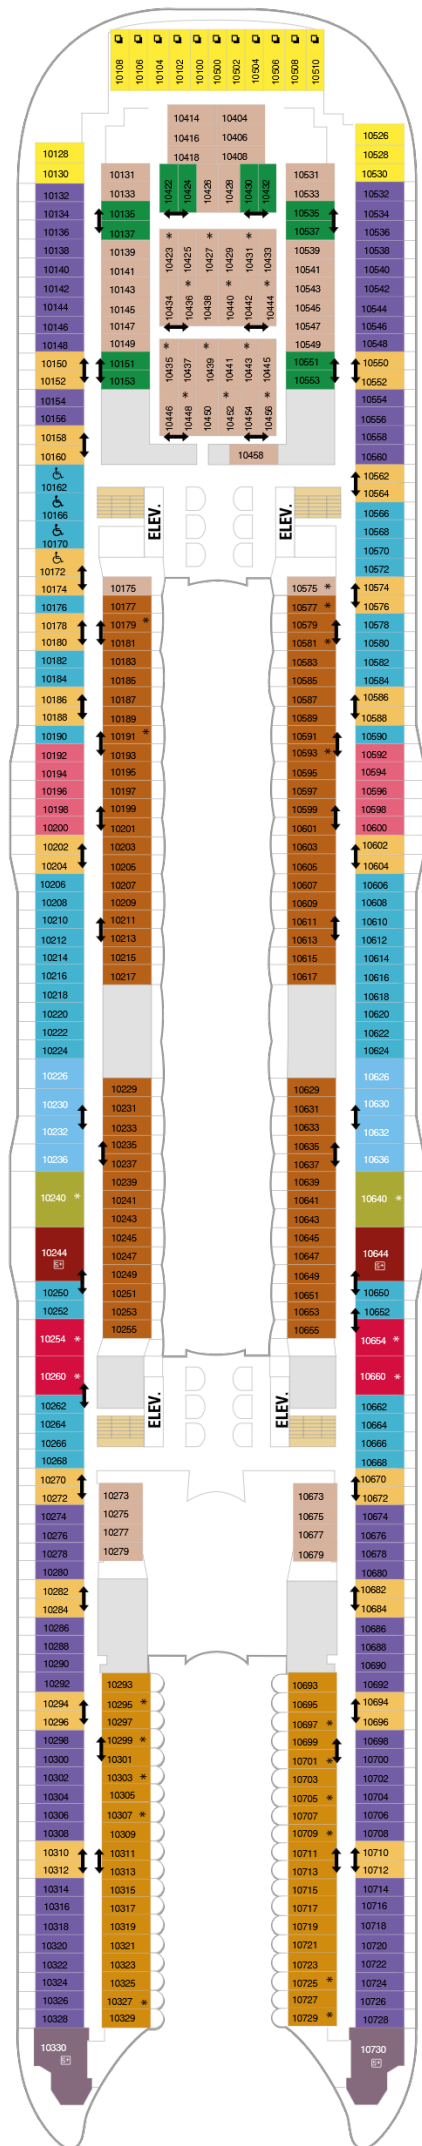

Oasis of the Seas

Deck Ten

Royal Suite Class

- **GS** Grand Suite - 1 Bedroom
- **GT** Grand Suite - 2 Bedroom's
- **JY** Sky Junior Suite
- **A2** AqTheater Suite w/LgBal 2BR
- **OS** Owner's Suite - 1 Bedroom

Balcony

- **2D** OceanView Balcony Accessible
- **2C** Ocean View with Large Balcony
- **CB** Connecting Oceanview Balcony
- **2I** Boardwalk View Balcony
- **2D 4D** Ocean View Balcony
- **1I 2I** Boardwalk View Balcony
- **1J 2J** Central Park View Balcony

Ocean View

- **4N** Ocean View

Interior

- **CI** Connecting inside cabin
- **4V** Interior
- **3V 4V** Interior