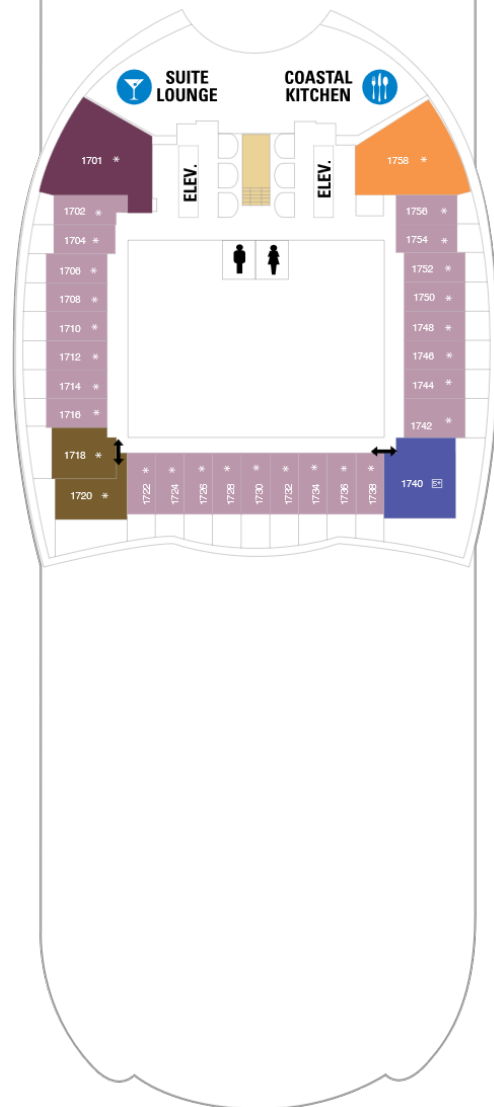

Oasis of the Seas

Deck Eighteen

Oasis of the Seas

Deck Seventeen

Royal Suite Class

- L1** Crown Loft Suite Accessible
- GP** Grand Panoramic Suite - 1 Bedr
- OP** Owner's Panoramic Suite - 1 Be
- TL** Star Loft Suite
- RL** Royal Loft Suite
- L1** Crown Loft Suite w/Balcony

Oasis of the Seas

Deck Sixteen

Oasis of the Seas

Deck Fifteen

Oasis of the Seas

Deck Fourteen

Royal Suite Class

- A4** AquaTheater Suite - 1 Bedroom
- GS** Grand Suite - 1 Bedroom
- J3 J4** Junior Suite
- UP** Ultimate Panoramic Suite
- OS** Owner's Suite - 1 Bedroom
- J3** Junior Suite w/Bal Accessible

Balcony

- 4D 5D** OceanView Balcony Accessible
- 1C 1D 2C** Ocean View with Large Balcony
- CB** Connecting Oceanview Balcony
- 3D 4D** Ocean View Balcony
- 1I 2I** Boardwalk View Balcony
- 1D 2D 3D 4D** Ocean View Balcony
- 5D**
- 1I 2I** Boardwalk View Balcony
- 1J 2J** Central Park View Balcony
- 1I 2I** Boardwalk View Balcony Access
- 1J 2J** Central Park View Accessible
- 1D** Deluxe Ocean View w/Bal Access