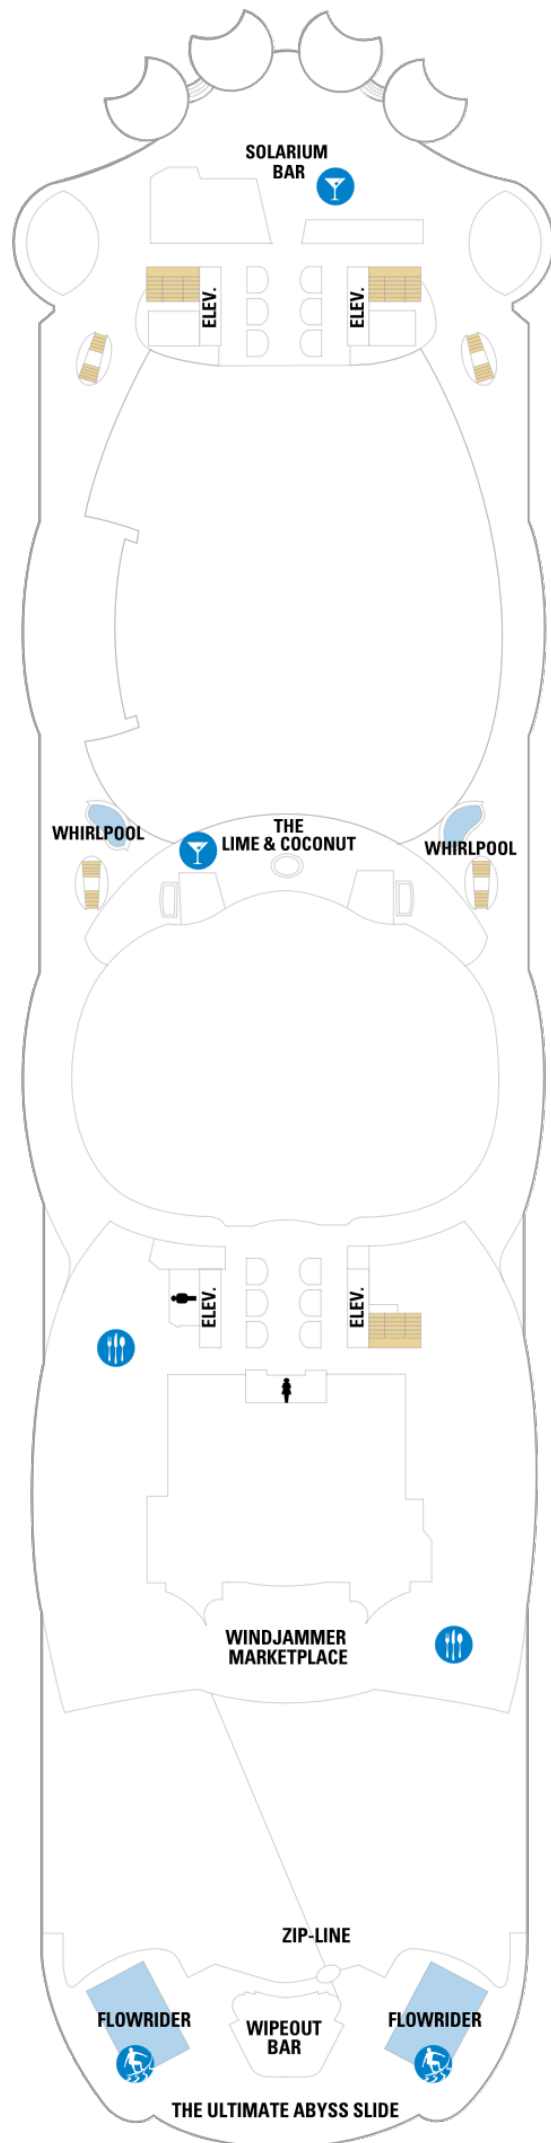

Oasis of the Seas

Deck Eighteen

Oasis of the Seas

Deck Seventeen

Royal Suite Class

- L1** Crown Loft Suite Accessible
- GP** Grand Panoramic Suite - 1 Bedr
- OP** Owner's Panoramic Suite - 1 Be
- TL** Star Loft Suite
- RL** Royal Loft Suite
- L1** Crown Loft Suite w/Balcony

Oasis of the Seas

Deck Sixteen

Oasis of the Seas

Deck Fifteen

Oasis of the Seas

Deck Fourteen

Royal Suite Class

- A4** AquaTheater Suite - 1 Bedroom
- GS** Grand Suite - 1 Bedroom
- J3 J4** Junior Suite
- UP** Ultimate Panoramic Suite
- OS** Owner's Suite - 1 Bedroom
- J3** Junior Suite w/Bal Accessible

Balcony

- 4D 5D** OceanView Balcony Accessible
- 1C 1D 2C** Ocean View with Large Balcony
- CB** Connecting Oceanview Balcony
- 3D 4D** Ocean View Balcony
- 1I 2I** Boardwalk View Balcony
- 1D 2D 3D 4D** Ocean View Balcony
- 5D**
- 1I 2I** Boardwalk View Balcony
- 1J 2J** Central Park View Balcony
- 1I 2I** Boardwalk View Balcony Access
- 1J 2J** Central Park View Accessible
- 1D** Deluxe Ocean View w/Bal Access