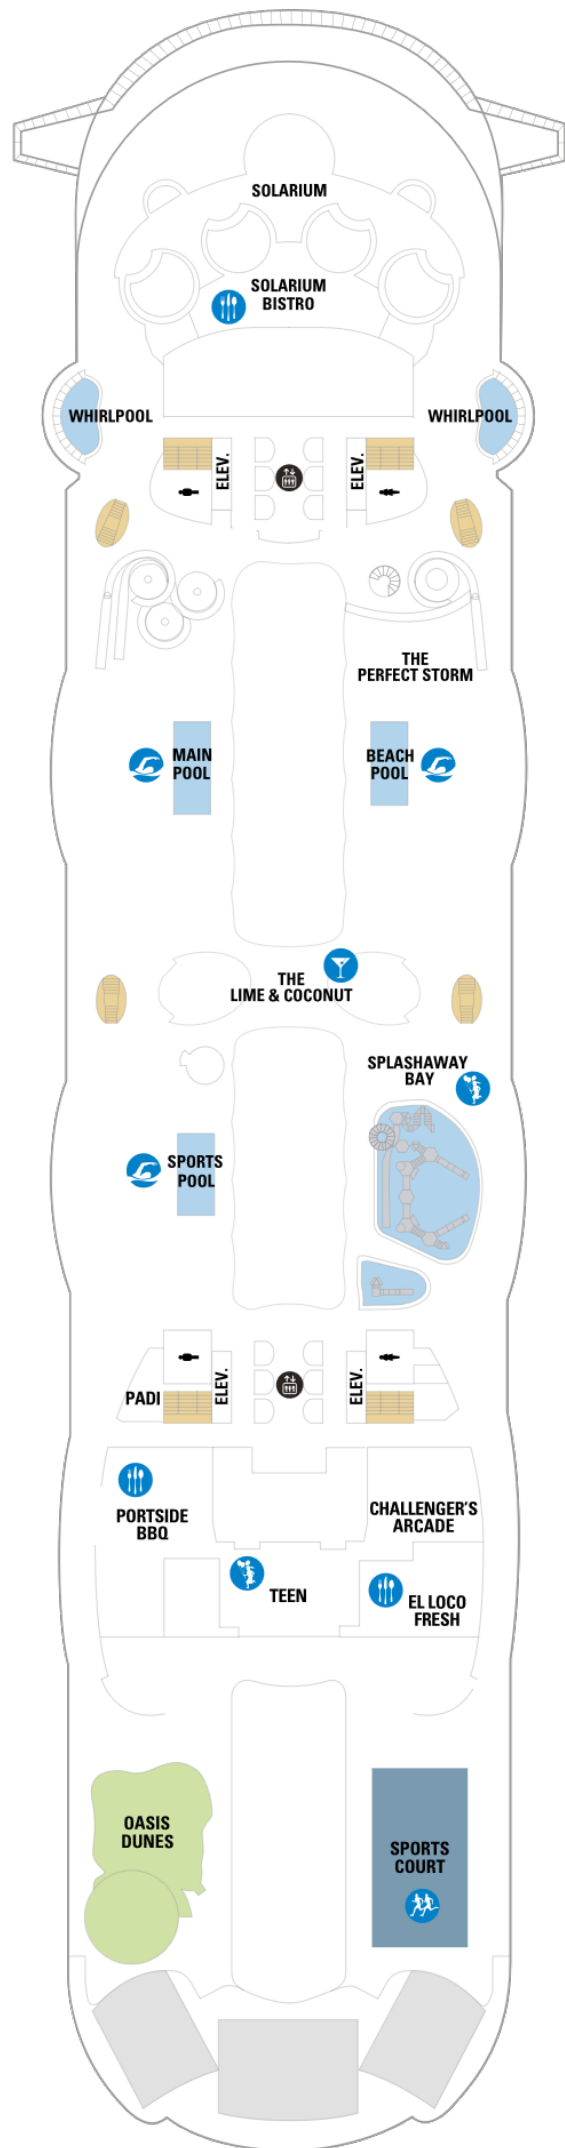

Oasis of the Seas

Deck Eighteen

Oasis of the Seas

Deck Seventeen

Royal Suite Class

- L1** Crown Loft Suite Accessible
- GP** Grand Panoramic Suite - 1 Bedr
- OP** Owner's Panoramic Suite - 1 Be
- TL** Star Loft Suite
- RL** Royal Loft Suite
- L1** Crown Loft Suite w/Balcony

Oasis of the Seas

Deck Sixteen

Oasis of the Seas

Deck Fifteen

Oasis of the Seas

Deck Fourteen

Royal Suite Class

- A4** AquaTheater Suite - 1 Bedroom
- GS** Grand Suite - 1 Bedroom
- J3 J4** Junior Suite
- UP** Ultimate Panoramic Suite
- OS** Owner's Suite - 1 Bedroom
- J3** Junior Suite w/Bal Accessible

Balcony

- 4D 5D** OceanView Balcony Accessible
- 1C 1D 2C** Ocean View with Large Balcony
- CB** Connecting Oceanview Balcony
- 3D 4D** Ocean View Balcony
- 1I 2I** Boardwalk View Balcony
- 1D 2D 3D 4D** Ocean View Balcony
- 5D**
- 1I 2I** Boardwalk View Balcony
- 1J 2J** Central Park View Balcony
- 1I 2I** Boardwalk View Balcony Access
- 1J 2J** Central Park View Accessible
- 1D** Deluxe Ocean View w/Bal Access

Balcony

- 4D 5D** OceanView Balcony Accessible
- 1C 2C** Ocean View with Large Balcony
- CB** Connecting Oceanview Balcony
- 3D 4D** Ocean View Balcony
- 5D**
- 1I 2I** Boardwalk View Balcony
- 1D 2D** Ocean View Balcony
- 3D 4D** Ocean View Balcony
- 5D**
- 1I 2I** Boardwalk View Balcony
- 1J 2J** Central Park View Balcony
- 1D 5D** Deluxe Ocean View w/Bal Access