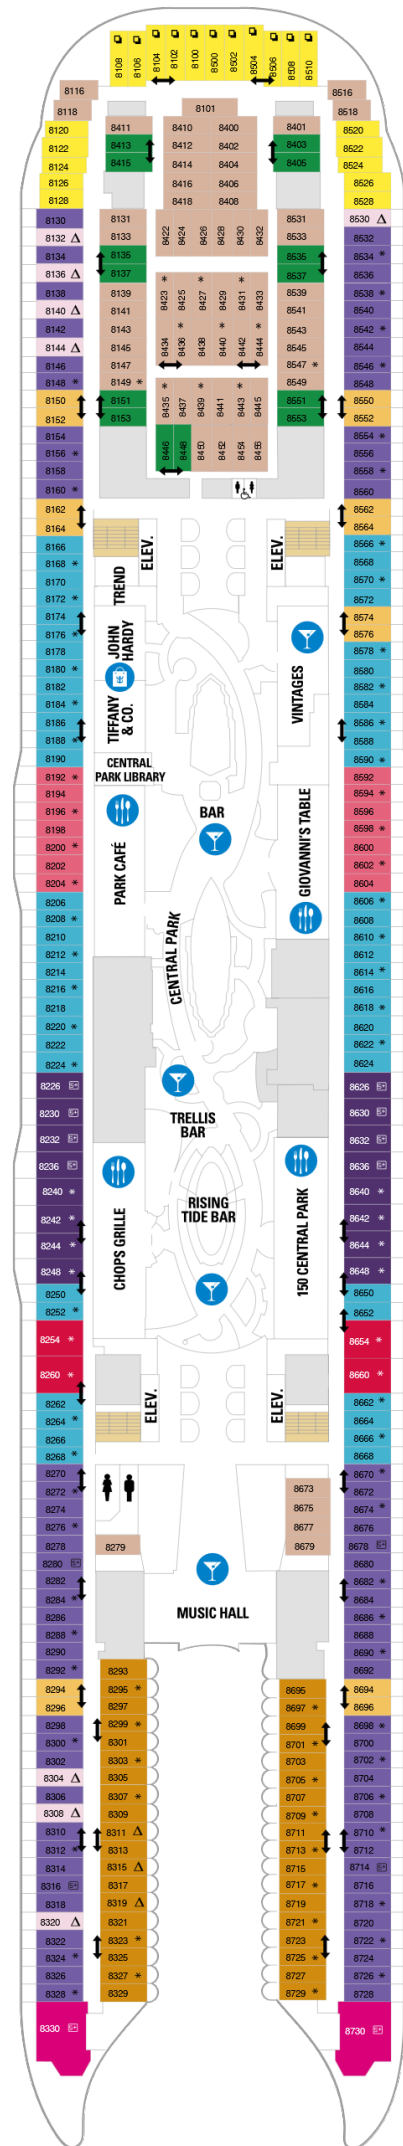

Oasis of the Seas

Deck Eight

Royal Suite Class

- **GS** Grand Suite - 1 Bedroom
- **J3** Junior Suite
- **A1** Spac AqTheater Suite LgBal 2BR

Balcony

- **1C 2C** Ocean View with Large Balcony
- **CB** Connecting Oceanview Balcony
- **2I** Boardwalk View Balcony
- **1D 2D**
- **3D 4D** Ocean View Balcony
- **5D**
- **1I 2I** Boardwalk View Balcony

Ocean View

- **4N** Ocean View

Interior

- **CI** Connecting inside cabin
- **3V 4V** Interior